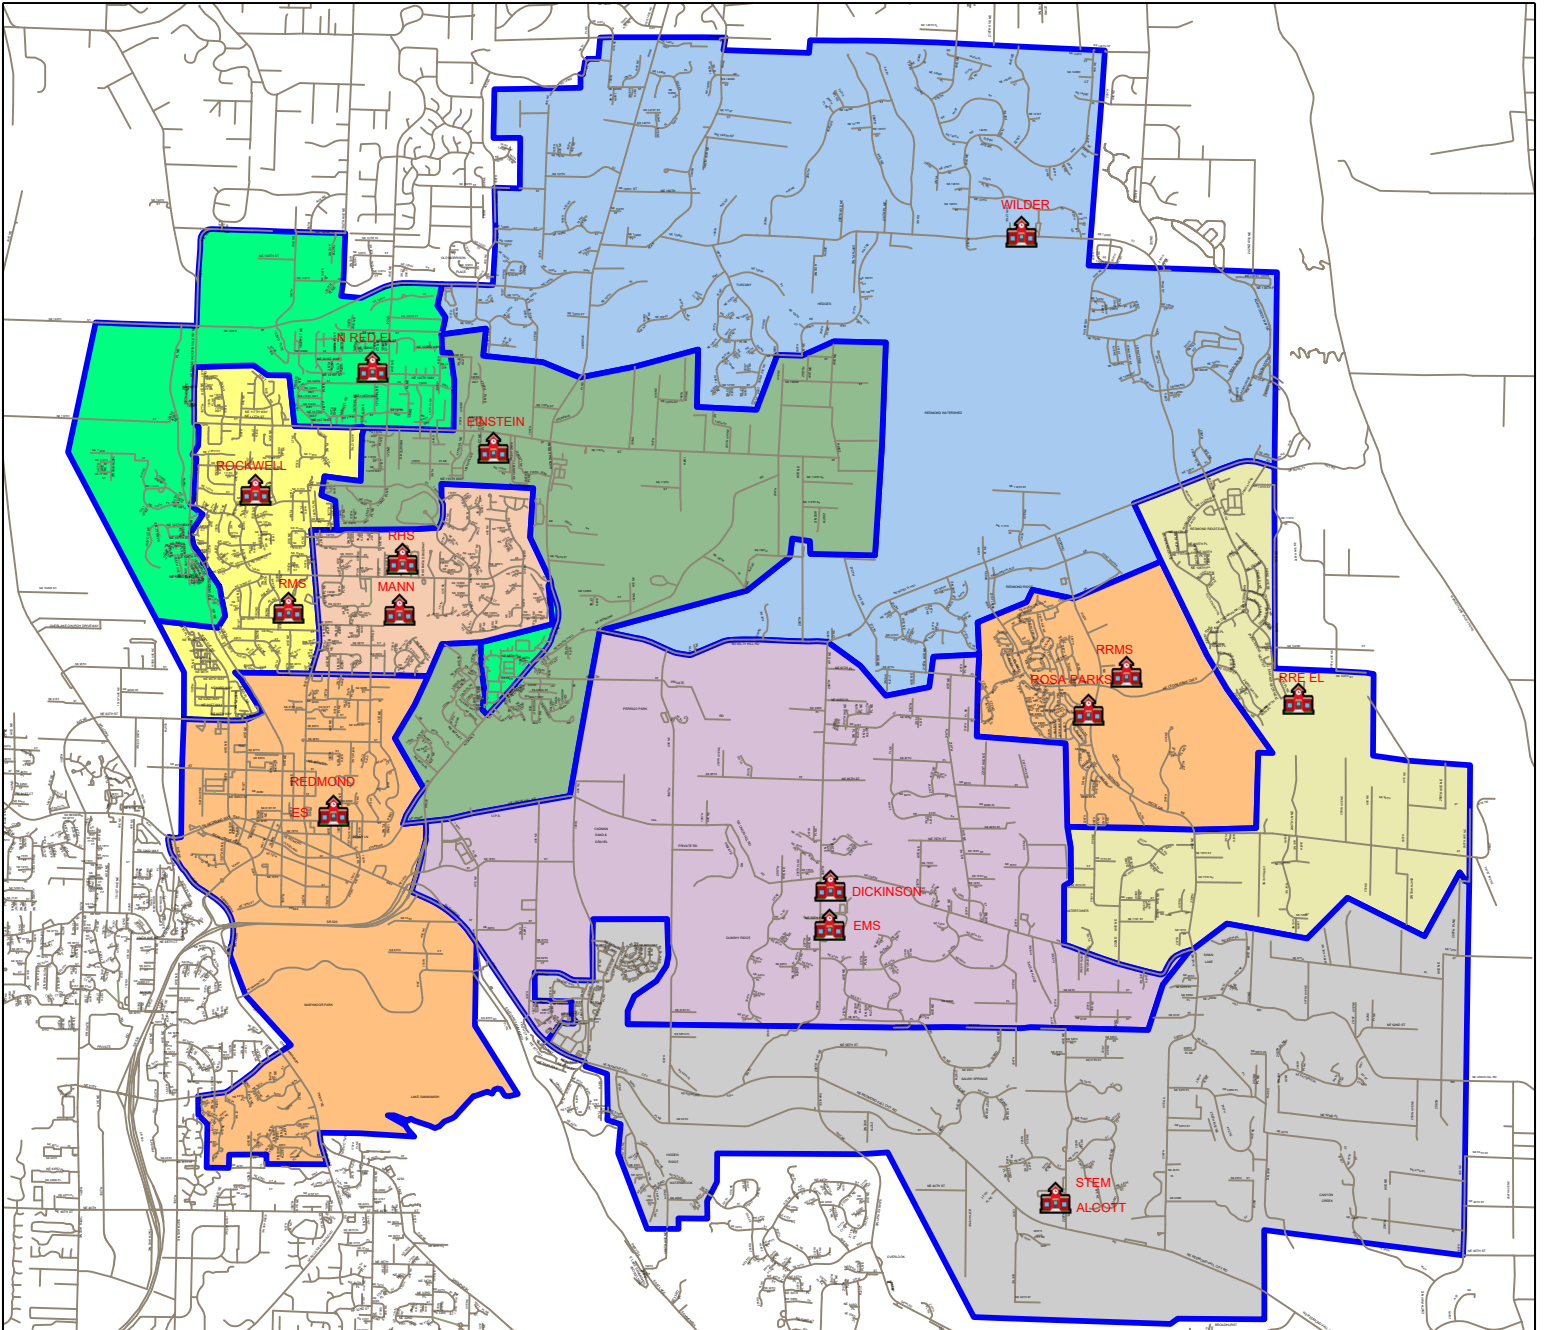

Lake Washington School District District Map

Elementary Scenario A